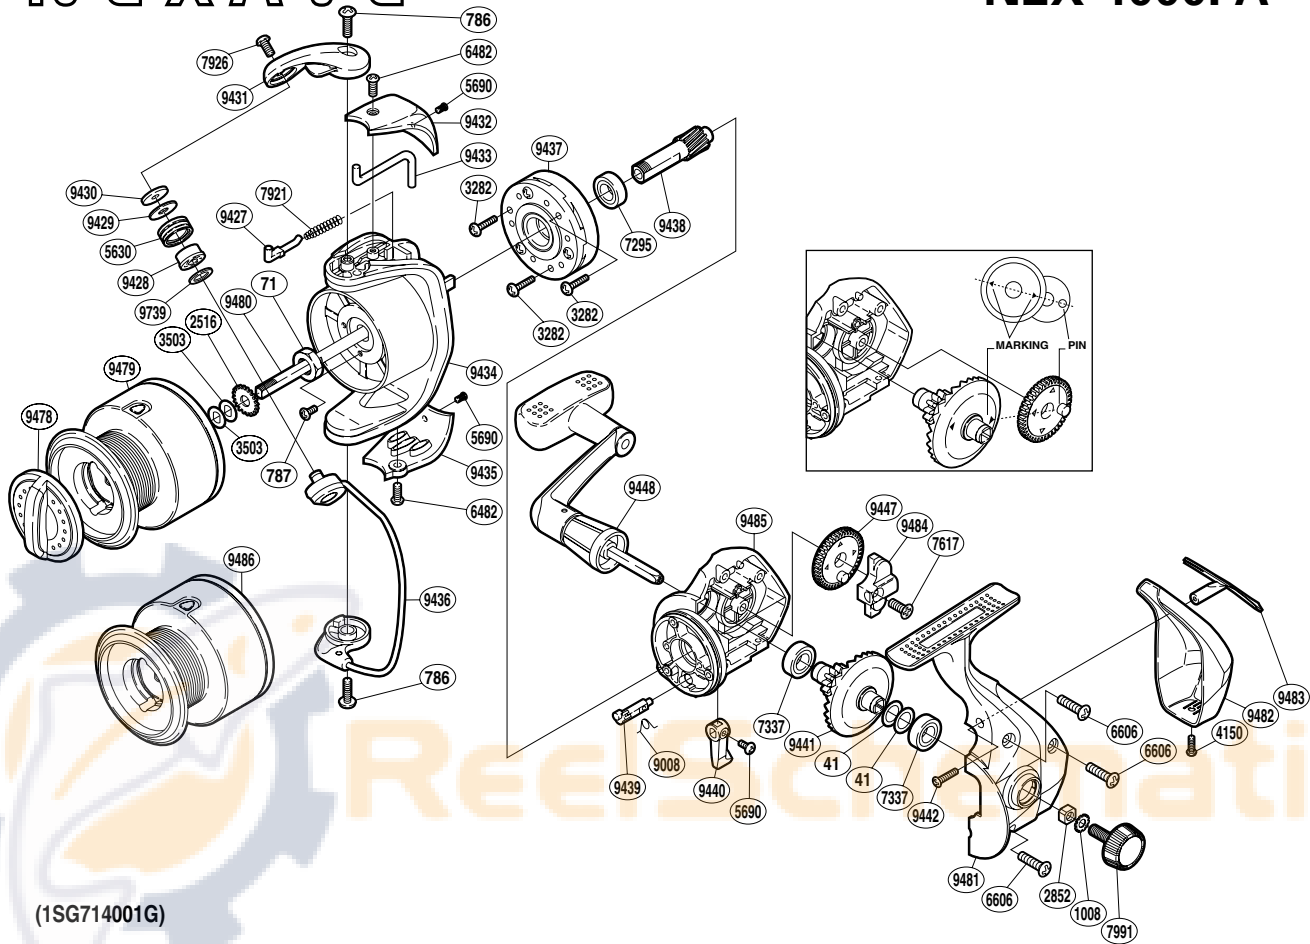

SHIMANO®

NEXAVE

NEX-4000FA

(1SG714001G)

Part No.	Description	Part No.	Description	Part No.	Description
RD 0041	Washer	RD 7921	Bail Spring	RD 9440	Anti-Reverse Lever
RD 0071	Rotor Nut	RD 7926	Screw	RD 9441	Drive Gear
RD 0786	Screw	RD 7991	Handle Screw Cap	RD 9442	Screw
RD 0787	Screw	RD 9008	Anti-Reverse Cam Spring	RD 9447	Oscillating Gear
RD 1008	Handle Lock Washer	RD 9427	Bail Spring Guide	RD 9448	Handle Assembly
RD 2516	Spool Support	RD 9428	Line Roller Bushing	RD 9478	Drag Knob
RD 2852	Handle Screw Lock	RD 9429	Line Roller Spacer	RD 9479	Spool Assembly
RD 3282	Screw	RD 9430	Line Roller Washer	RD 9480	Main Shaft
RD 3503	Spool Washer	RD 9431	Bail Arm	RD 9481	Side Cover
RD 4150	Screw	RD 9432	Bail Spring Cover	RD 9482	Rear Protector B
RD 5630	Line Roller	RD 9433	Bail Trip Lever	RD 9483	Rear Protector A
RD 5690	Screw	RD 9434	Rotor	RD 9484	Oscillating Slider
RD 6482	Screw	RD 9435	Bail Hold Support Guard	RD 9485	Body
RD 6606	Screw	RD 9436	Bail Assembly	RD 9739	Bearing Spacer
RD 7295	Ball Bearing	RD 9437	Roller Clutch Assembly		
RD 7337	Ball Bearing	RD 9438	Pinion Gear		
RD 7617	Screw	RD 9439	Anti-Reverse Cam	RD 9486	Spare Spool Assembly